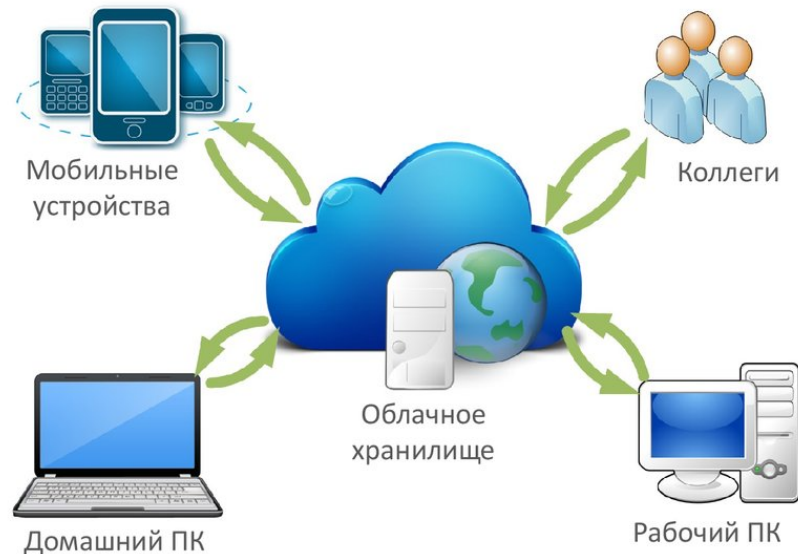

Мобильность и простота работы с документами

Нужные файлы всегда под рукой и не требуют синхронизации !!!

Облачные технологии